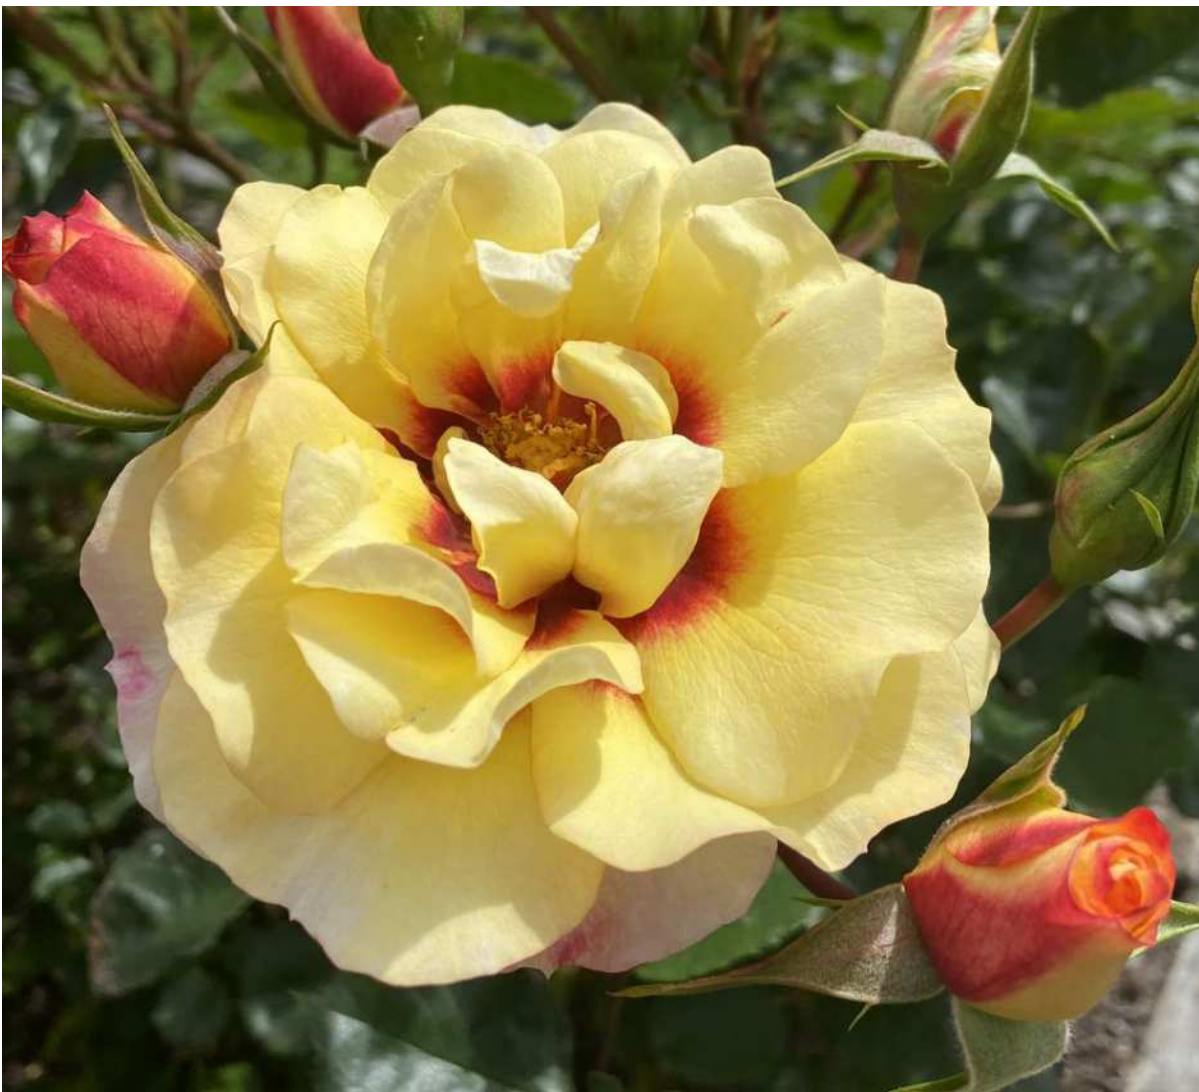

AMORÉ® Irish Sunset (Dictoken)

Colour: Golden yellow with red eye

Health: Average

Fragrance: Medium honey tea

Breeder: Dickson Roses, Northern Ireland

Height: 2.5m

Type: Climbing Floribunda Shrub / Pillar, Persica

NEW RELEASE