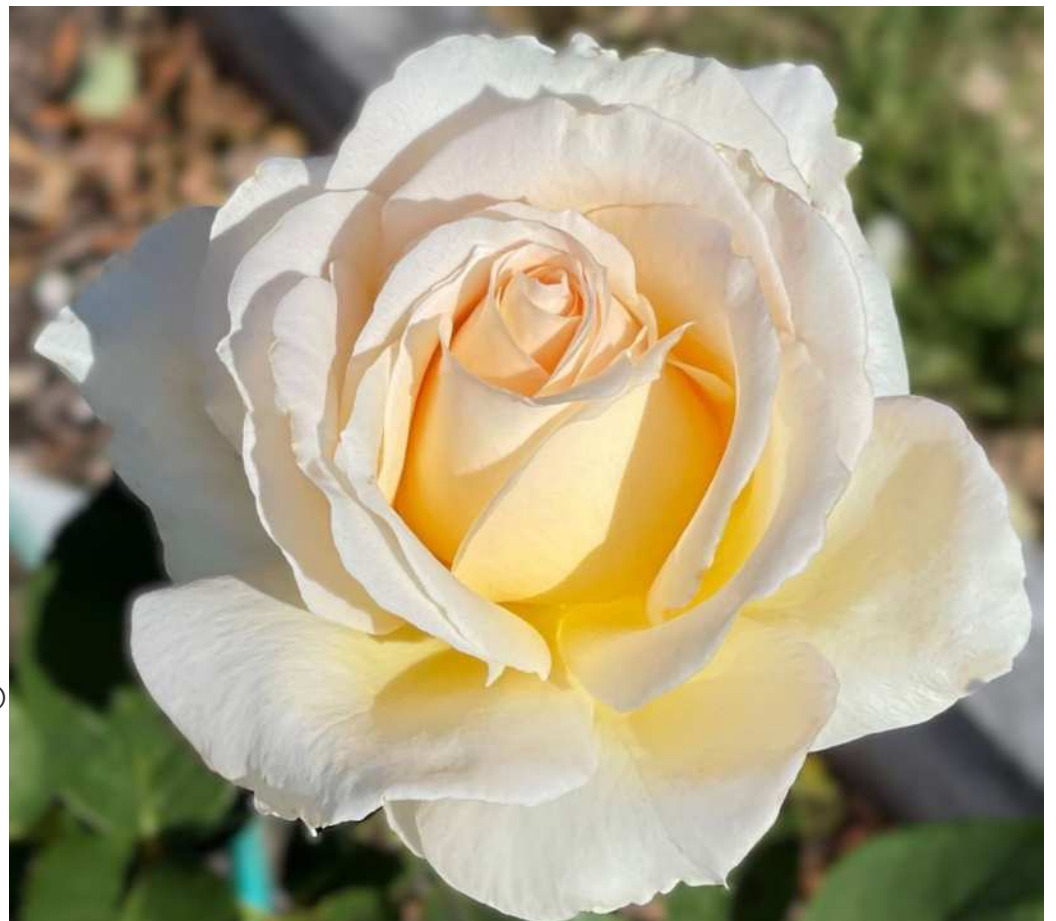

DECORANZA® Isn't She
Lovely (Diciluvit)
Colour: Cream
Height: 1m
Health: Average
Fragrance: Medium /strong
sweet fruity tea.
Breeder: Dickson Roses,
Northern Ireland
Type: Hybrid Tea, Bambina®

NEW RELEASE

IO