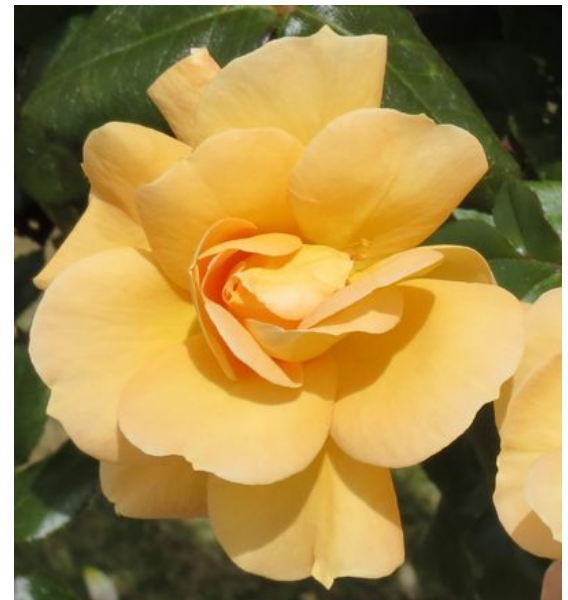

WONDER® Morrinsville
Colour: Yellow/Gold
Health: Average/Diva
Fragrance: Soft Tea
Breeder: Doug Grant, New Zealand
Height: 80cm
Type: Floribunda, Bambina®