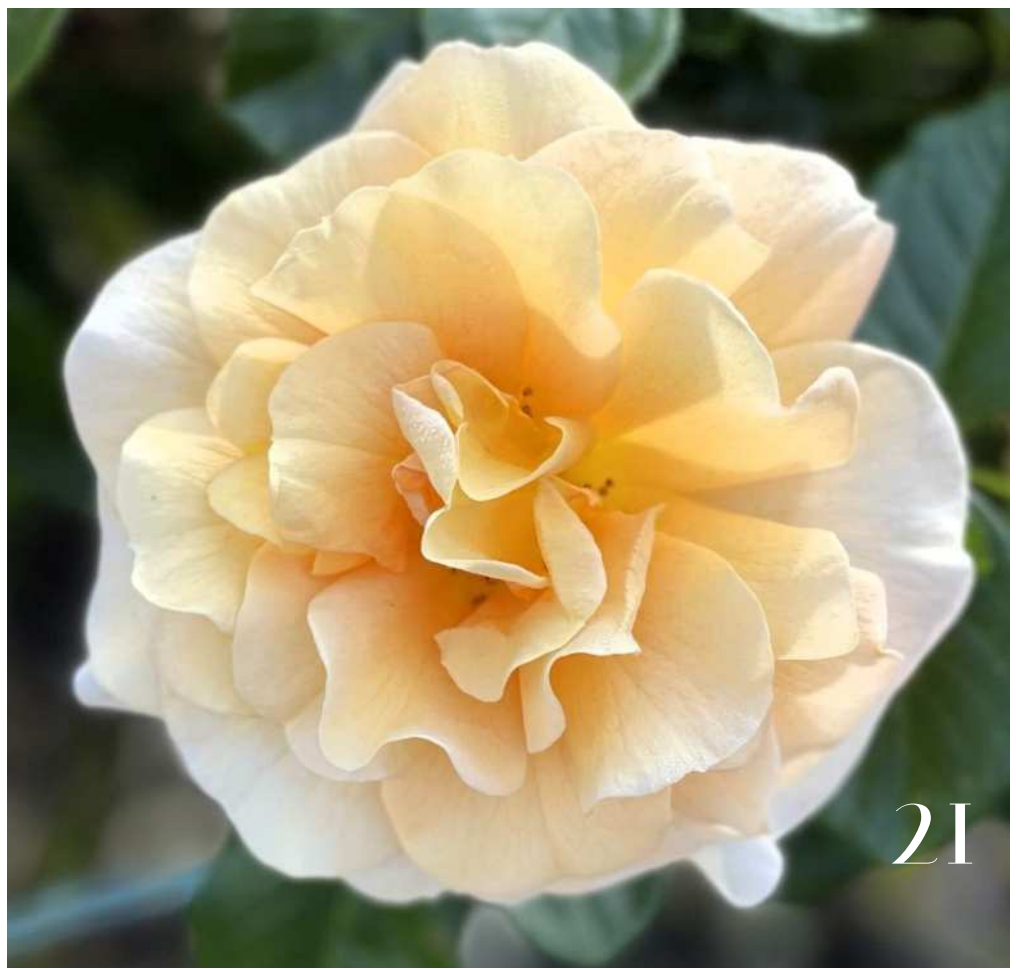

Colour: Creamy apricot

Health: Disease Resistant

Fragrance: Medium sweet Tea

Breeder: David Kenny, Ireland

Height: 1.2m

Type: Floribunda, Grandé

AMORE® Black Lace PVR (JALblack)  
 Colour: Velvety Red  
 Fragrance: Light Tea  
 Height: 170cm  
 Breeder: Brad Jalbert, Select Roses, Canada  
 Health: Disease Resistant  
 Type: Hybrid Tea, Grandé  
 NZ AWARD WINNER - Best Best Hybrid Tea,  
 Hamilton Gardens 2024  
 SOLD OUT 2025